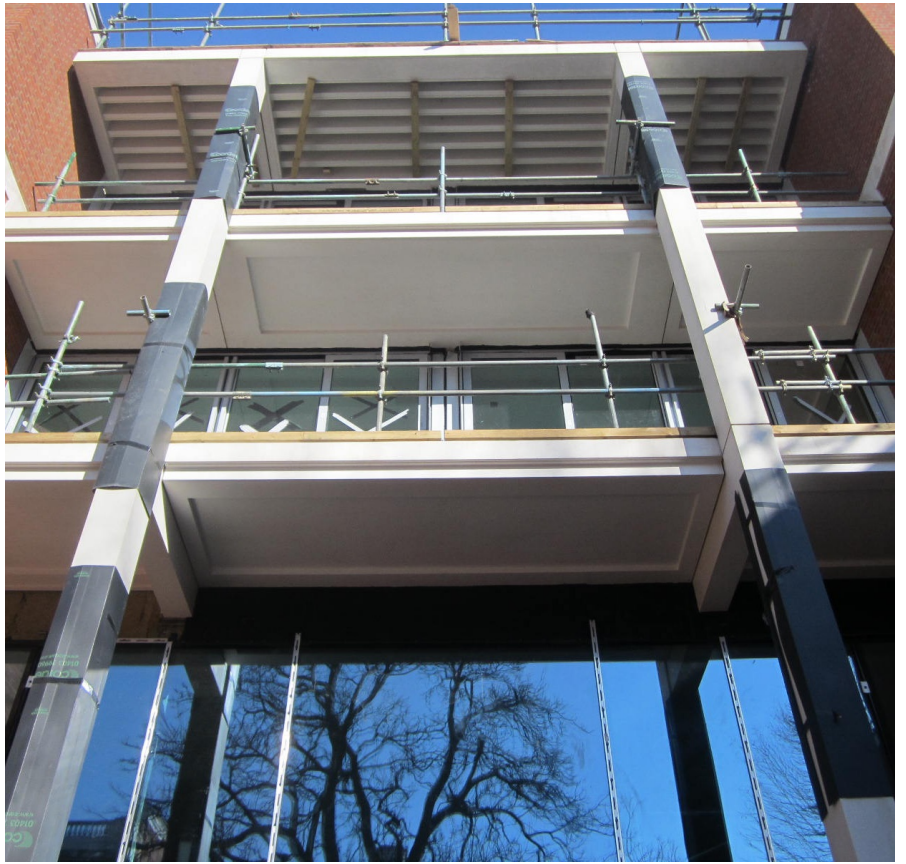

Sterling Services

Architectural Precast Specialists

Henry Moore Court, London

A former school of Art which was transformed into luxury Chelsea apartments

Materials

White Dolomite mix balconies, brise soleil & louvre panels.

Duration

12 months

Contract Completion

December 2013

Contract Value

£111k

Sterling Services Limited

T: +44 (0) 1823 481153

F: +44 (0) 1823 481153

E: enquiries@sterlingservicesltd.com

sterlingservicesltd.com